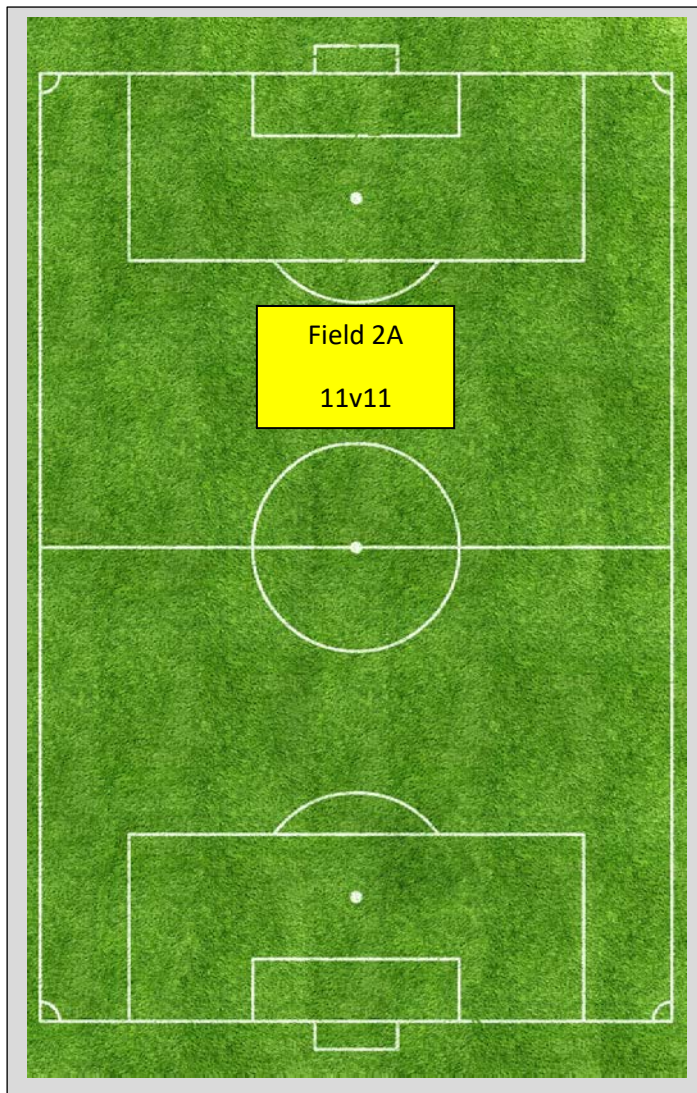

Coast FA McDonalds Rec – Stables Park field Layout Spring 2021

Field 1

Parking Lot

Stables Park – Entrance & Exit

Coast FA McDonalds Rec – Stables Park field Layout Spring 2021

Field 2

Parking Lot

Stables Park – Entrance & Exit →