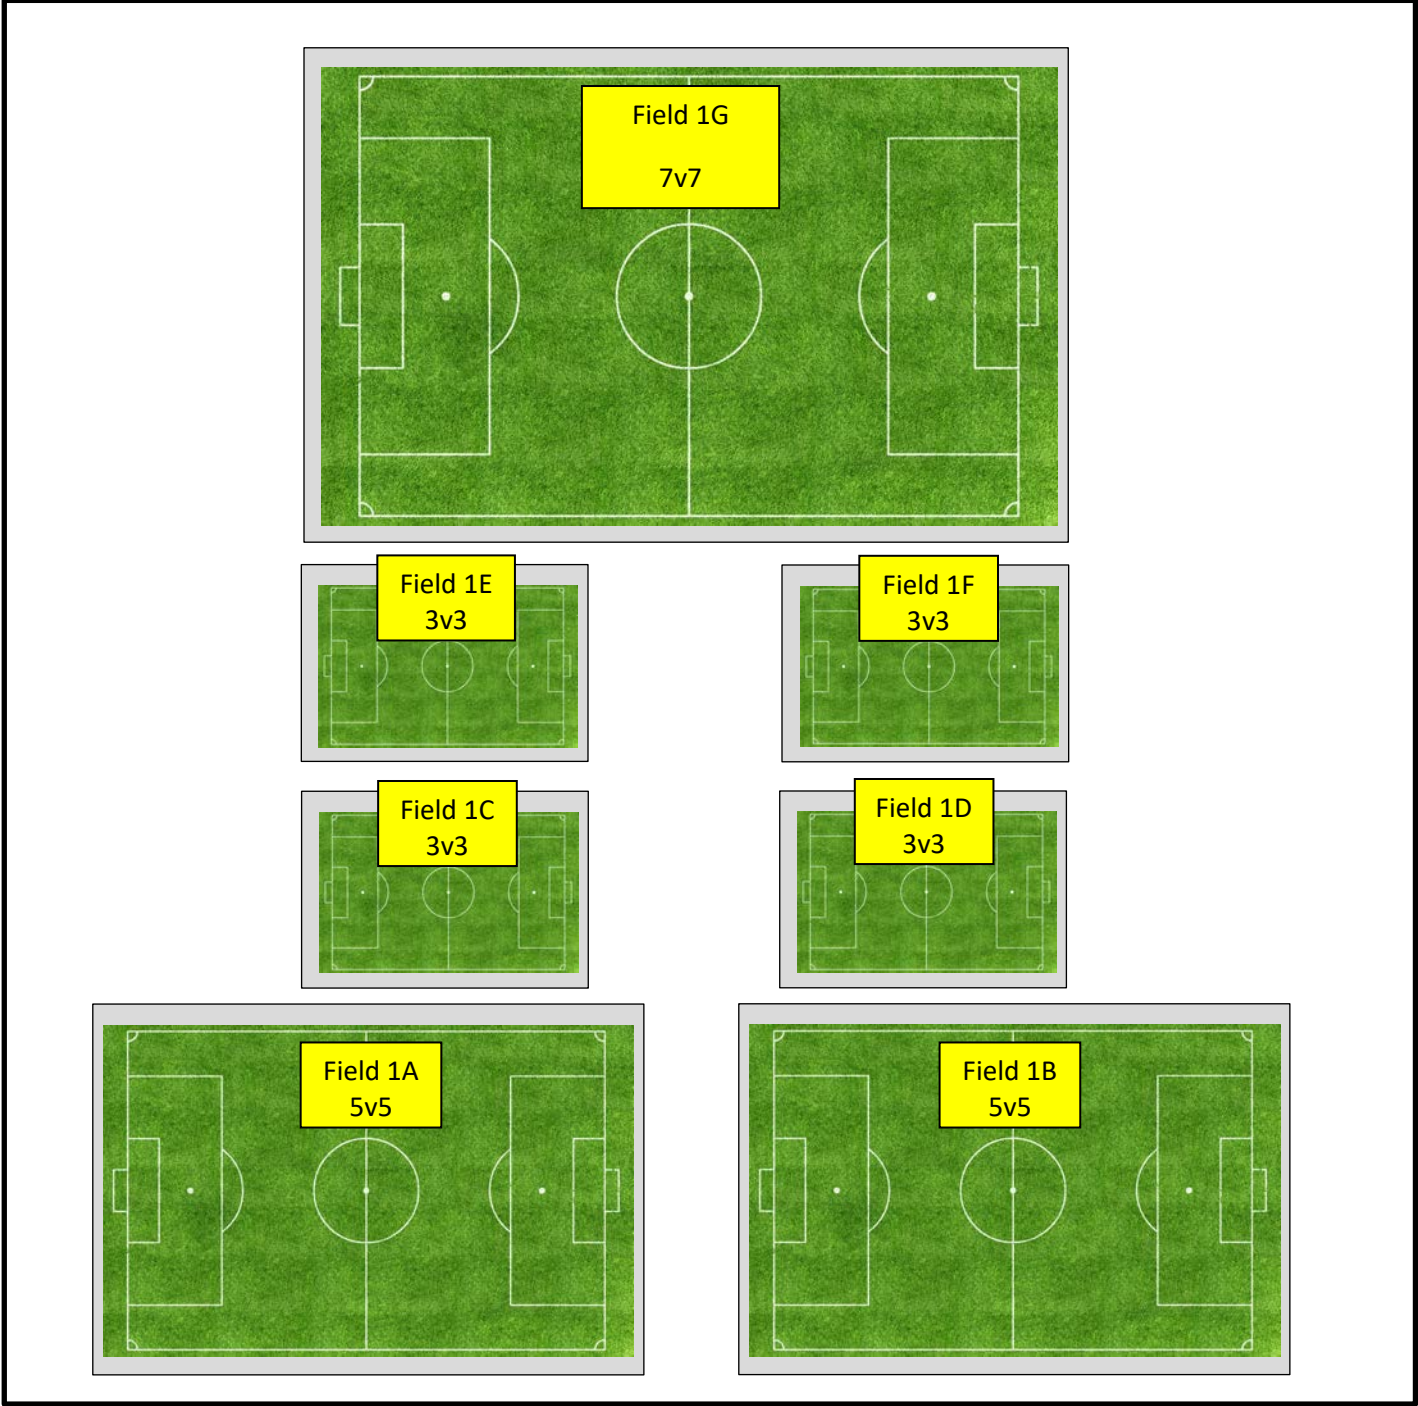

Coast FA McDonalds Rec – Stables Park field Layout Spring 2021

Field 1

Parking Lot

Stables Park – Entrance & Exit

Coast FA McDonalds Rec – Stables Park field Layout Spring 2021

Field 2

Parking Lot

Stables Park – Entrance & Exit →